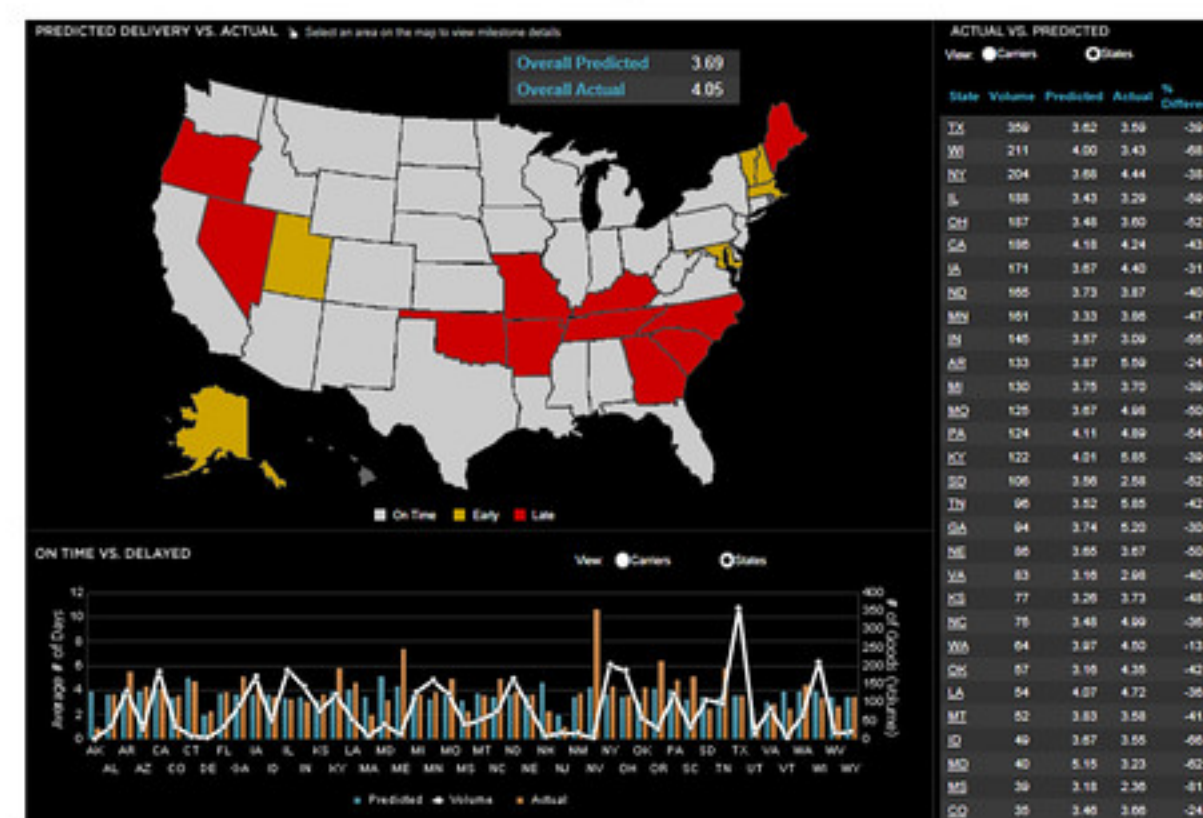

Laboratory for Intelligent Systems & Analytics

Professor Soundar Kumara

Sensors & Sensor Networks

Internet of Things

Graph Analytics

Mega City Logistics

LISA

Social Media & Disaster Evacuation

Cloud Computing

Supply Chain Analytics

Healthcare Analytics (With Geisinger Health Systems)