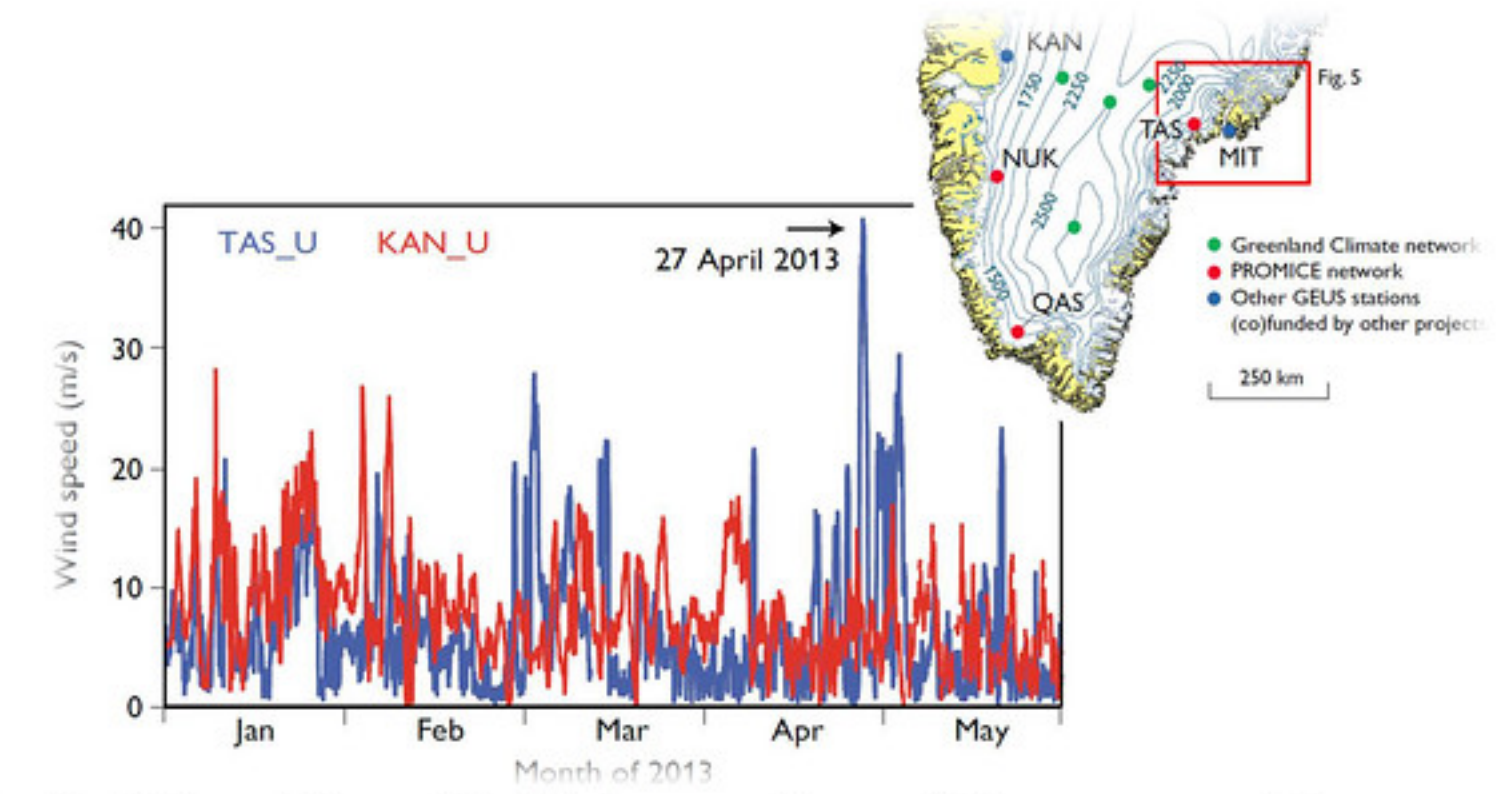

Laboratory for Intelligent Systems & Analytics

Professor Soundar Kumara

Sensors & Sensor Networks

Internet of Things

Graph Analytics

Mega City Logistics

LISA

Social Media & Disaster Evacuation